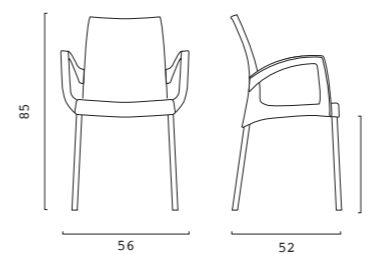

Boulevard

Poltrona in polipropilene
Polypropylene armchair

POLTRONA BOULEVARD IN POLIPROPILENE
con gambe in alluminio
POLYPROPYLENE ARMCHAIR BOULEVARD
with aluminium legs

COLORI | COLORS

COLORI COLORS	CODICE ITEM CODE	COD. EAN EAN CODE
 ARANCIO ORANGE	S3640A	8.005.465.820.844
 AVORIO IVORY	S3640AV	8.005.465.821.216
 ROSSO RED	S3640R	8.005.465.821.117
 VERDE MELA APPLE GREEN	S3640VM	8.005.465.821.049
 ANTRACITE ANTHRACITE	S3640Y	8.005.465.821.209

DIMENSIONI | DIMENSIONS (cm)

IMPILABILE | STACKABLE

LOGISTICA | LOGISTIC

		PESO WEIGHT (kg)
PZ. PALLET PCS. PALLET	20	3,5
MISURE PALLET PALLET DIM. (cm)	100 x 60 x 222 h	
PZ. BILICO PCS. TRUCK	1.160	
PZ. 40' CTR PCS. 40' CTN	920	