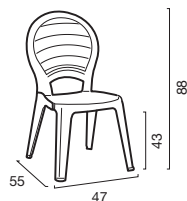

Paloma

Poltrona e Sedia in polipropilene
Polypropylene armchair and chair

COLORI | COLORS

PALOMA SEDIA IN POLIPROPILENE
PALOMA POLYPROPYLENE CHAIR

	COLORI COLORS	CODICE ITEM CODE	COD. EAN EAN CODE
	BIANCO WHITE	S6312B	8.005.465.057.233
	VERDE GREEN	S6312V	8.005.465.057.295
	ANTRACITE ANTHRACITE	S6312Y	8.005.465.965.354

DIMENSIONI | DIMENSIONS (cm)

IMPILABILE | STACKABLE

LOGISTICA | LOGISTIC

	PESO WEIGHT (kg)
PZ. PALLET PCS. PALLET	34
MISURE PALLET PALLET DIM. (cm)	60 x 85 x 245 h
PZ. BILICO PCS. TRUCK	2.176
PZ. 40' CTR PCS. 40' CTN	1.836
	2,70

DIMENSIONI | DIMENSIONS (cm)

IMPILABILE | STACKABLE

LOGISTICA | LOGISTIC

	PESO WEIGHT (kg)
PZ. PALLET PCS. PALLET	34
MISURE PALLET PALLET DIM. (cm)	60 x 85 x 245 h
PZ. BILICO PCS. TRUCK	2.176
PZ. 40' CTR PCS. 40' CTN	1.836
	3,10