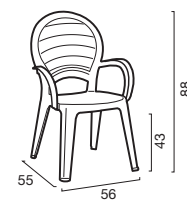

Paloma

Poltrona e Sedia in polipropilene
Polypropylene armchair and chair

COLORI | COLORS

PALOMA SEDIA IN POLIPROPILENE
PALOMA POLYPROPYLENE CHAIR

	COLORI COLORS	CODICE ITEM CODE	COD. EAN EAN CODE
	BIANCO WHITE	S6312B	8.005.465.057.233
	VERDE GREEN	S6312V	8.005.465.057.295
	ANTRACITE ANTHRACITE	S6312Y	8.005.465.965.354

DIMENSIONI | DIMENSIONS (cm)

IMPILABILE | STACKABLE

LOGISTICA | LOGISTIC

	PESO WEIGHT (kg)
PZ. PALLET PCS. PALLET	34
MISURE PALLET PALLET DIM. (cm)	60 x 85 x 245 h
PZ. BILICO PCS. TRUCK	2.176
PZ. 40' CTR PCS. 40' CTN	1.836
	2,70

DIMENSIONI | DIMENSIONS (cm)

IMPILABILE | STACKABLE

LOGISTICA | LOGISTIC

	PESO WEIGHT (kg)
PZ. PALLET PCS. PALLET	34
MISURE PALLET PALLET DIM. (cm)	60 x 85 x 245 h
PZ. BILICO PCS. TRUCK	2.176
PZ. 40' CTR PCS. 40' CTN	1.836
	3,10