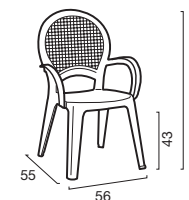

Paloma Rattan

Poltrona in polipropilene
Polypropylene armchair

POLTRONA PALOMA RATTAN IN POLIPROPILENE PALOMA RATTAN POLYPROPYLENE ARMCHAIR

COLORI | COLORS

	COLORI COLORS	CODICE ITEM CODE	COD. EAN EAN CODE
	BIANCO WHITE	S6662RB	8.005.465.965.347
	JUTA JUTE	S6662RJ	8.005.465.965.330
	MOKA MOKA	S6662RMK	8.005.465.965.323
	ANTRACITE ANTHRACITE	S6662RY	8.005.465.965.316

DIMENSIONI | DIMENSIONS (cm)

IMPILABILE | STACKABLE

LOGISTICA | LOGISTIC

	PESO WEIGHT (kg)
PZ. PALLET PCS. PALLET 34	2,90
MISURE PALLET PALLET DIM. (cm) 60 x 85 x 245 h	
PZ. BILICO PCS. TRUCK 2.176	
PZ. 40' CTR PCS. 40' CTN 1.836	