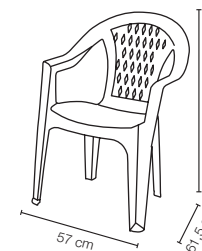

Tressi

Poltrona in polipropilene
Armchair in polypropylene

TRESSI POLTRONA IN POLIPROPILENE TRESSI ARMCHAIR IN POLYPROPYLENE

COLORI | COLORS

	COLORI COLORS	CODICE ITEM CODE	COD. EAN EAN CODE
	BIANCO WHITE	101	8.003.572.001.019
	VERDE GREEN	102	8.003.572.100.033
	ANTRACITE ANTHRACITE	100Y	8.005.465.964.845

DIMENSIONI | DIMENSIONS (cm)

LOGISTICA | LOGISTIC

	PESO WEIGHT (kg)
PZ. PALLET PCS. PALLET 140 (4x35)	2,10
MISURE PALLET PALLET DIM. (cm) 120 x 110 x 240 h	
PZ. BILICO PCS. TRUCK 3.080	
PZ. 40' CTR PCS. 40' CTN 2.800	