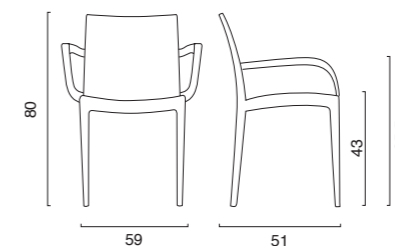

# Trieste

Poltrona polipropilene  
Polypropylene armchair

### DIMENSIONI | DIMENSIONS (cm)

### LOGISTICA | LOGISTIC

		PESO   WEIGHT (kg)
<b>PZ. PALLET</b>   PCS. PALLET	<b>24</b>	<b>4,2</b>
<b>MISURE PALLET</b>   PALLET DIM. (cm)	<b>100 x 60 x 234 h</b>	
<b>PZ. BILICO</b>   PCS. TRUCK	<b>1.392</b>	
<b>PZ. 40' CTR</b>   PCS. 40' CTN	<b>1.104</b>	