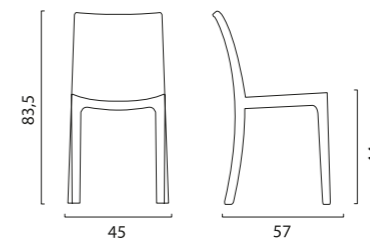

Carmen

Sedia polimerica
Polymeric chair

CARMEN SEDIA POLIMERICA
CARMEN POLYMERIC CHAIR

COLORI | COLORS

COLORI COLORS	CODICE ITEM CODE	COD. EAN EAN CODE
 BIANCO WHITE	S6309B	8.005.465.970.631
 MOKA MOKA	S6309MK	8.005.465.970.655
 ANTRACITE ANTHRACITE	S6309Y	8.005.465.970.648
 JUTA JUTE	S6309J	8.005.465.970.662

DIMENSIONI | DIMENSIONS (cm)

IMPILABILE | STACKABLE

LOGISTICA | LOGISTIC

		PESO WEIGHT (kg)
PZ. PALLET PCS. PALLET	20	4,0
MISURE PALLET PALLET DIM. (cm)	105 x 48 x 220 h	
PZ. BILICO PCS. TRUCK	1.400	
PZ. 40' CTR PCS. 40' CTN	1.200	