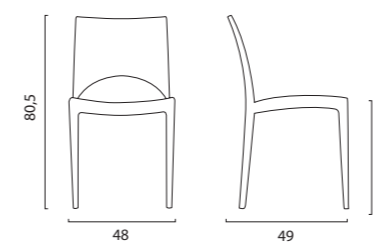

Cocco

Sedia in polipropilene
Polypropylene chair

SEDIA COCCO IN POLIPROPILENE POLYPROPYLENE CHAIR COCCO

COLORI | COLORS

COLORI COLORS	CODICE ITEM CODE	COD. EAN EAN CODE	COLORI COLORS	CODICE ITEM CODE	COD. EAN EAN CODE
 ROSSO BORDEAUX BORDEAUX RED	S6115BD	8.005.465.967.686	 BLU AVIO BLUE	S6115BA	8.005.465.967.860
 VERDE ANICE ANISE GREEN	S6115VA	8.005.465.967.716	 GIALLO SENAPE YELLOW MUSTARD	S6115SP	8.005.465.967.709
 MOKA MOKA	S6115MK	8.005.465.967.693	 ANTRACITE ANTHRACITE	S6115Y	8.005.465.967.723
 BIANCO WHITE	S6115B	8.005.465.967.853			

DIMENSIONI | DIMENSIONS (cm)

IMPILABILE | STACKABLE

LOGISTICA | LOGISTIC

		PESO WEIGHT (kg)
PZ. PALLET PCS. PALLET	24	3,6
MISURE PALLET PALLET DIM. (cm)	94 x 48 x 225 h	
PZ. BILICO PCS. TRUCK	1.680	
PZ. 40' CTR PCS. 40' CTN	1.440	