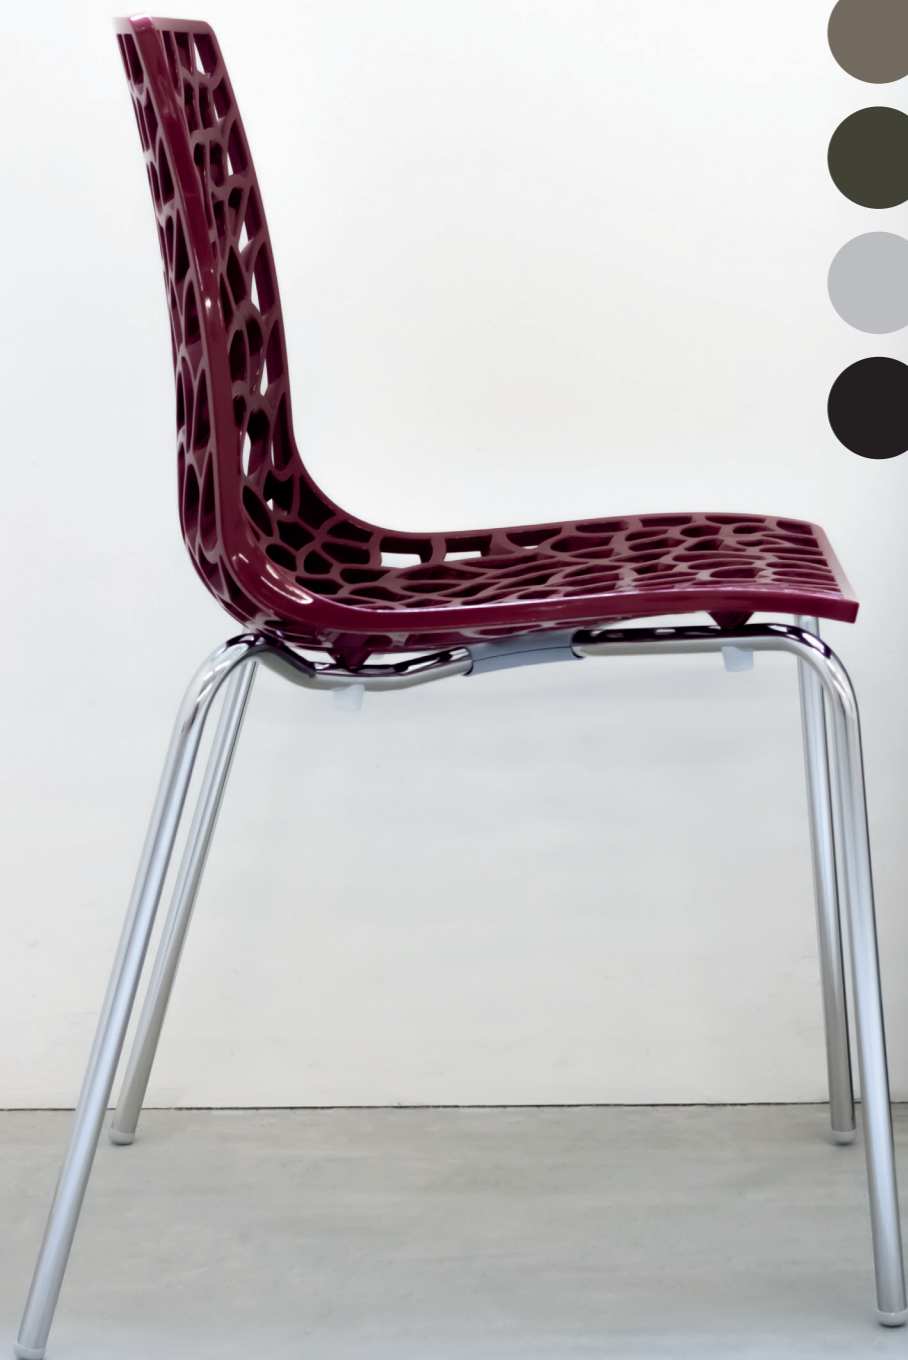

Groove

Sedia in HIGHMOPP® | HIGHMOPP® chair

SEDIA GROOVE IN HIGHMOPP®
 Gambe in acciaio cromato d. 18x2 mm. Articolo da montare.
 HIGHMOPP® CHAIR

Chromed steel (d. 18x2 mm.) chair. Ready to assemble.

COLORI | COLORS

COLORI COLORS	COD. ITEM COD.	COD. EAN EAN COD.	COLORI COLORS	COD. ITEM COD.	COD. EAN EAN COD.
BIANCO LUCIDO SOLID GLOSSY WHITE	S3344B	8.005.465.961.363	MOKA LUCIDO SOLID GLOSSY MOKA	S3344MK	8.005.465.967.280
BORDEAUX LUCIDO SOLID GLOSSY BORDEAUX	S3344BD	8.005.465.961.394	BLU AVIO LUCIDO SOLID GLOSSY AVIO BLUE	S3344BA	8.005.465.967.297
NERO LUCIDO SOLID GLOSSY BLACK	S3344N	8.005.465.961.370	GIALLO LUCIDO SOLID GLOSSY YELLOW	S3344GB	8.005.465.967.303
JUTA LUCIDO SOLID GLOSSY JUTE	S3344J	8.005.465.964.173	GRIGIO PERLA LUCIDO SOLID GLOSSY PEARL GREY	S3344GP	8.005.465.967.273
VERDE ANICE LUCIDO SOLID GLOSSY ANISE GREEN	S3344VA	8.005.465.967.310	SOLO PER USO INTERNO ONLY FOR INDOOR USE		