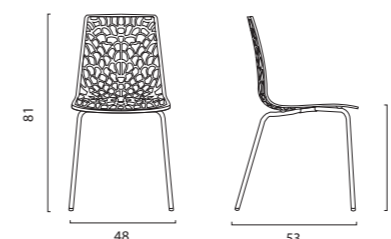

Groove

Sedia in HIGHMOPP® | HIGHMOPP® chair

SEDIA GROOVE IN HIGHMOPP®
 Gambe in acciaio cromato d. 18x2 mm. Articolo da montare.
 HIGHMOPP® CHAIR

Chromed steel (d. 18x2 mm.) chair. Ready to assemble.

COLORI | COLORS

COLORI COLORS	COD. ITEM COD.	COD. EAN EAN COD.	COLORI COLORS	COD. ITEM COD.	COD. EAN EAN COD.
BIANCO LUCIDO SOLID GLOSSY WHITE	S3344B	8.005.465.961.363	MOKA LUCIDO SOLID GLOSSY MOKA	S3344MK	8.005.465.967.280
BORDEAUX LUCIDO SOLID GLOSSY BORDEAUX	S3344BD	8.005.465.961.394	BLU AVIO LUCIDO SOLID GLOSSY AVIO BLUE	S3344BA	8.005.465.967.297
NERO LUCIDO SOLID GLOSSY BLACK	S3344N	8.005.465.961.370	GIALLO LUCIDO SOLID GLOSSY YELLOW	S3344GB	8.005.465.967.303
JUTA LUCIDO SOLID GLOSSY JUTE	S3344J	8.005.465.964.173	GRIGIO PERLA LUCIDO SOLID GLOSSY PEARL GREY	S3344GP	8.005.465.967.273
VERDE ANICE LUCIDO SOLID GLOSSY ANISE GREEN	S3344VA	8.005.465.967.310	SOLO PER USO INTERNO ONLY FOR INDOOR USE		

DIMENSIONI | DIMENSIONS (cm)

IMPILABILE | STACKABLE

LOGISTICA | LOGISTIC

		PESO WEIGHT (kg)
PZ. CARTONE PCS. BOX	4	4,0
CARTONI PALLET CARTON BOXES PALLET	16	
DIM. CARTONE BOX SIZE (cm)	59 x 55,5 x 50 h	
PZ. PALLET PCS. PALLET	64	
MISURE PALLET PALLET DIM. (cm)	120 x 112 x 215 h	
PZ. BILICO PCS. TRUCK	1.536	
PZ. 40' CTR PCS. 40' CTN	1.280	