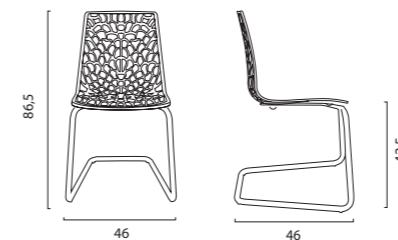

Groove

Sedia in HIGHMOPP®
HIGHMOPP® chair

SEDIA GROOVE IN HIGHMOPP®
Gambe in acciaio cromato a C d. 22 mm. Articolo da montare.
HIGHMOPP® CHAIR GROOVE Round chromed
steel c legs (d. 22 mm). Ready to assemble.

DIMENSIONI | DIMENSIONS (cm)

LOGISTICA | LOGISTIC

		PESO WEIGHT (kg)
PZ. CARTONE PCS. BOX	4	5,1
CARTONI PALLET CARTON BOXES PALLET	8	
DIM. CARTONE BOX SIZE (cm)	59 x 55,5 x 50 h	
PZ. PALLET PCS. PALLET	32	
MISURE PALLET PALLET DIM. (cm)	120 x 111 x 117 h	
PZ. BILICO PCS. TRUCK	1.536	
PZ. 40' CTR PCS. 40' CTN	1.280	