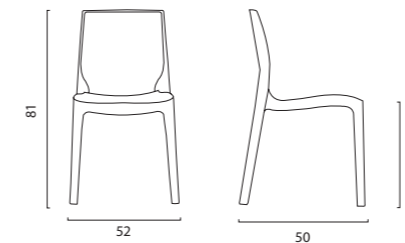

Ice

Sedia impilabile in HIGLOPP®
HIGLOPP® Stackable chair

SEDIA ICE IMPILABILE IN HIGLOPP® HIGLOPP® STACKABLE CHAIR ICE

COLORI | COLORS

COLORI COLORS	CODICE ITEM CODE	COD. EAN EAN CODE	COLORI COLORS	CODICE ITEM CODE	COD. EAN EAN CODE
 BIANCO LUCIDO GLOSSY WHITE	S6317B	8.005.465.890.854	 GRIGIO PERLA LUCIDO GLOSSY PEARL GREY	S6317GP	8.005.465.966.818
 ROSSO LUCIDO GLOSSY RED	S6317R	8.005.465.890.861	 VERDE LUCIDO GLOSSY GREEN	S6317VA	8.005.465.892.513
 ANTRACITE LUCIDO GLOSSY ANTHRACITE	S6317Y	8.005.465.890.878	 MELANZANA LUCIDO GLOSSY PURPLE	S6317MZ	8.005.465.892.520
 BLU AVIO LUCIDO GLOSSY AVIO BLUE	S6317BA	8.005.465.966.795	 JUTA LUCIDO GLOSSY JUTE	S6317J	8.005.465.960.861
 GIALLO LUCIDO GLOSSY YELLOW	S6317GB	8.005.465.966.801			

DIMENSIONI | DIMENSIONS (cm)

IMPILABILE | STACKABLE

LOGISTICA | LOGISTIC

		PESO WEIGHT (kg)
PZ. PALLET PCS. PALLET	18	3,7
MISURE PALLET PALLET DIM. (cm)	94 x 49 x 192 h	
PZ. BILICO PCS. TRUCK	1.296	
PZ. 40' CTR PCS. 40' CTN	1.062	