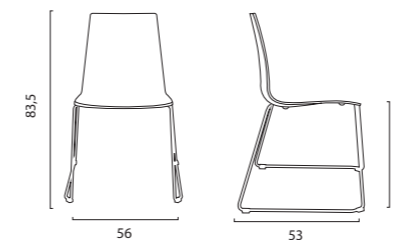

DIMENSIONI | DIMENSIONS (cm)