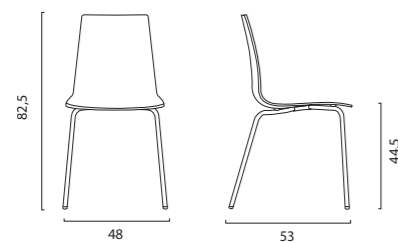

SEDIA LOLLIPOP IN POLICARBONATO O IN HIGHMOPP®.
Gambe in acciaio cromato d. 18x2 mm. Articolo da montare.
 LOLLIPOP POLYCARBONATE OR HIGHMOPP® CHAIR.
 Chromed steel (d. 18x2 mm.) chair. Ready to assemble.

DIMENSIONI | DIMENSIONS (cm)

IMPILABILE | STACKABLE

LOGISTICA | LOGISTIC

	PESO WEIGHT (kg)
PZ. CARTONE PCS. BOX	4
CARTONI PALLET CARTON BOXES PALLET	16
DIM. CARTONE BOX SIZE (cm)	59 x 55,5 x 50 h
PZ. PALLET PCS. PALLET	64
MISURE PALLET PALLET DIM. (cm)	120 x 112 x 215 h
PZ. BILICO PCS. TRUCK	1.536
PZ. 40' CTR PCS. 40' CTN	1.280
	POLICARBONATO POLYCARBONATE: 5,8
	HIGHMOPP HIGHMOPP : 4,9

SEDIA LOLLIPOP IN POLICARBONATO O IN HIGHMOPP®
CON GAMBE A SLITTA. Base in tondino
cromato diam. 11 mm. Articolo da montare.
 LOLLIPOP POLYCARBONATE OR HIGHMOPP®
 CHAIR WITH SLIDE LEGS. Steel-rod chromed base
 diam. 11 mm. Ready to assemble.

DIMENSIONI | DIMENSIONS (cm)

IMPILABILE | STACKABLE

LOGISTICA | LOGISTIC

	PESO WEIGHT (kg)
CARTONI PALLET CARTON BOXES PALLET	4
N. CARTONI PALLET N. BOXES PALLET	8
DIM. CARTONE BOX SIZE (cm)	59 x 55,5 x 50 h
PZ. PALLET PCS. PALLET	32
MISURE PALLET PALLET DIM. (cm)	120 x 111 x 117 h
PZ. BILICO PCS. TRUCK	1.536
PZ. 40' CTR PCS. 40' CTN	1.280
	POLICARBONATO POLYCARBONATE: 6,9
	HIGHMOPP HIGHMOPP : 6,0