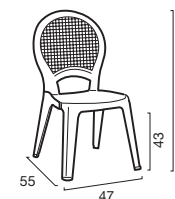

Paloma Rattan

Sedia in polipropilene
Polypropylene chair

COLORI | COLORS

PALOMA RATTAN SEDIA IN POLIPROPILENE PALOMA RATTAN POLYPROPYLENE CHAIR

	COLORI COLORS	CODICE ITEM CODE	COD. EAN EAN CODE
	BIANCO WHITE	S6312RB	8.005.465.965.415
	JUTA JUTE	S6312RJ	8.005.465.965.408
	MOKA MOKA	S6312RMK	8.005.465.965.392
	ANTRACITE ANTHRACITE	S6312RY	8.005.465.965.385

DIMENSIONI | DIMENSIONS (cm)

IMPILABILE | STACKABLE

LOGISTICA | LOGISTIC

	PESO WEIGHT (kg)
PZ. PALLET PCS. PALLET 34	2,50
MISURE PALLET PALLET DIM. (cm) 60 x 85 x 245 h	
PZ. BILICO PCS. TRUCK 2.176	
PZ. 40' CTR PCS. 40' CTN 1.836	