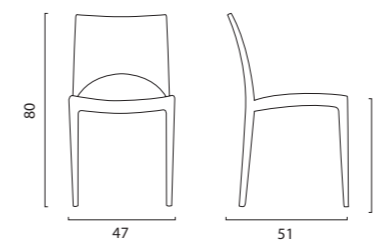

Paris

Sedia in polipropilene
Polypropylene chair

COLORI | COLORS

SEDIA PARIS IN POLIPROPILENE POLYPROPYLENE CHAIR PARIS

COLORI COLORS	CODICE ITEM CODE	COD. EAN EAN CODE	COLORI COLORS	CODICE ITEM CODE	COD. EAN EAN CODE
 AVORIO IVORY	S6314AV	8.005.465.822.220	 MOKA MOKA	S6314MK	8.005.465.822.244
 ARANCIO ORANGE	S6314A	8.005.465.822.237	 BIANCO WHITE	S6314B	8.005.465.822.213
 ROSSO RED	S6314R	8.005.465.822.480	 ANTRACITE ANTHRACITE	S6314Y	8.005.465.822.473
 VERDE MELA APPLE GREEN	S6314VM	8.005.465.822.497			

DIMENSIONI | DIMENSIONS (cm)

IMPILABILE | STACKABLE

LOGISTICA | LOGISTIC

		PESO WEIGHT (kg)
PZ. PALLET PCS. PALLET	24	3,3
MISURE PALLET PALLET DIM. (cm)	95 x 47 x 228 h	
PZ. BILICO PCS. TRUCK	1.800	
PZ. 40' CTR PCS. 40' CTN	1.440	