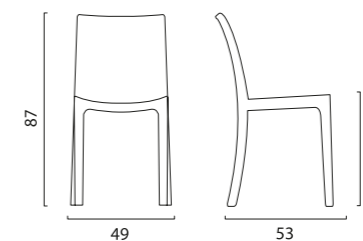

### DIMENSIONI | DIMENSIONS (cm)

### LOGISTICA | LOGISTIC

		PESO   WEIGHT (kg)
<b>PZ. PALLET</b>   PCS. PALLET	<b>22</b>	<b>3,25</b>
<b>MISURE PALLET</b>   PALLET DIM. (cm)	<b>95 x 48 x 216 h</b>	
<b>PZ. BILICO</b>   PCS. TRUCK	<b>1.540</b>	
<b>PZ. 40' CTR</b>   PCS. 40' CTN	<b>1.320</b>	