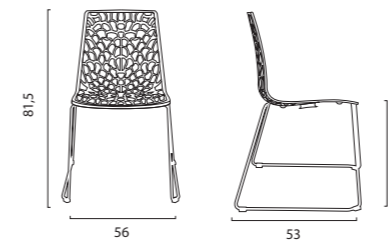

# Groove

Sedia in HIGHMOPP® | HIGHMOPP® chair

**SEDIA GROOVE IN HIGHMOPP®** Base in tondino cromato diam. 11 mm. Articolo da montare.  
HIGHMOPP® CHAIR Steel-rod chromed base diam. 11 mm. Ready to assemble.

## DIMENSIONI | DIMENSIONS (cm)

## LOGISTICA | LOGISTIC

		<b>PESO   WEIGHT (kg)</b>
<b>PZ. CARTONE   PCS. BOX</b>	<b>4</b>	<b>5,1</b>
<b>CARTONI PALLET   CARTON BOXES PALLET</b>	<b>8</b>	
<b>DIM. CARTONE   BOX SIZE (cm)</b>	<b>59 x 55,5 x 50 h</b>	
<b>PZ. PALLET   PCS. PALLET</b>	<b>32</b>	
<b>MISURE PALLET   PALLET DIM. (cm)</b>	<b>120 x 111 x 117 h</b>	
<b>PZ. BILICO   PCS. TRUCK</b>	<b>1.536</b>	
<b>PZ. 40' CTR   PCS. 40' CTN</b>	<b>1.280</b>	