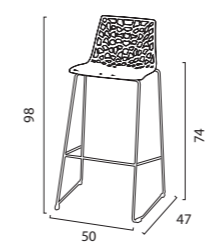

Spider

Sgabello fix | Fix barstool

SGABELLO SPIDER con seduta in policarbonato o HIGHMOPP® e base in tondino cromato diam. 11 mm. Articolo da montare.

SPIDER BARSTOOL with polycarbonate or HIGHMOPP® seat & steel-rod chromed base diam. 11 mm. Ready to assemble.

SOLO PER USO INTERNO | ONLY FOR INDOOR USE

DIMENSIONI | DIMENSIONS (cm)

LOGISTICA | LOGISTIC

		PESO WEIGHT (kg)
PZ. CARTONE PCS. BOX	4	POLICARBONATO POLYCARBONATE: 6,1 HIGHMOPP HIGHMOPP : 5,7
CARTONI PALLET CARTON BOXES PALLET	10	
DIM. CARTONE BOX SIZE (cm)	57 x 52 x 77 h	
PZ. PALLET PCS. PALLET	40	
MISURE PALLET PALLET DIM. (cm)	104 x 120 x 221 h	
PZ. BILICO PCS. TRUCK	1.040	
PZ. 40' CTR PCS. 40' CTN	840	