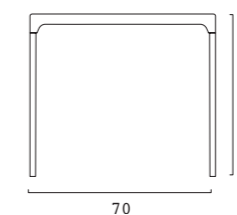

Boulevard

Tavolo in polipropilene 70x70
Polypropylene table 70x70

TAVOLO BOULEVARD IN POLIPROPILENE 70X70 con gambe in alluminio POLYPROPYLENE TABLE BOULEVARD 70X70 with aluminium legs

COLORI | COLORS

COLORI COLORS	CODICE ITEM CODE	COD. EAN EAN CODE
 ARANCIO ORANGE	S3940A	8.005.465.820.868
 AVORIO IVORY	S3940AV	8.005.465.821.230
 ROSSO RED	S3940R	8.005.465.821.124
 VERDE MELA APPLE GREEN	S3940VM	8.005.465.821.056
 ANTRACITE ANTHRACITE	S3940Y	8.005.465.821.223

DIMENSIONI | DIMENSIONS (cm)

LOGISTICA | LOGISTIC

		PESO WEIGHT (kg)
PZ. PALLET PCS. PALLET	35	4,1
MISURE PALLET PALLET DIM. (cm)	103 x 103 x 231 h	
PZ. BILICO PCS. TRUCK	910	
PZ. 40' CTR PCS. 40' CTN	770	