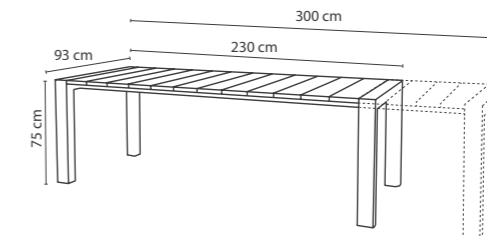

Brooklyn

Tavolo allungabile 93x230/300
Extendable table 93x230/300

TAVOLO BROOKLYN ALLUNGABILE 93X230/300.
Struttura in polipropilene rinforzata
con barre in acciaio zincato.
EXTENDABLE TABLE BROOKLYN 93X230/300.
Polypropylene structure
reinforced with galvanized steel bars.

COLORI | COLORS

	COLORI COLORS	CODICE ITEM CODE	COD. EAN EAN CODE
	BIANCO WHITE	S9241B	8.005.465.973.038
	ANTRACITE ANTHRACITE	S9241Y	8.005.465.973.069

USO ESTERNO E INTERNO | OUTDOOR AND INDOOR USE

DIMENSIONI | DIMENSIONS (cm)

LOGISTICA | LOGISTIC

		PESO WEIGHT (kg)
PZ. CARTONE PCS. BOX	1	45,0
CARTONI PALLET CARTON BOXES PALLET	4	
DIM. CARTONE BOX SIZE (cm)	146,5 x 95,5 x 24 h	
PZ. PALLET PCS. PALLET	4	
MISURE PALLET PALLET DIM. (cm)	146,5 x 95,5 x 109 h	
PZ. BILICO PCS. TRUCK	184	
PZ. 40' CTR PCS. 40' CTN	128	