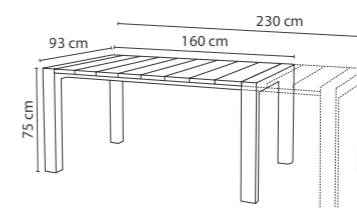

Brooklyn

Tavolo allungabile 93x160/230
Extendable table 93x160/230

TAVOLO BROOKLYN ALLUNGABILE 93X160/230.
Struttura in polipropilene rinforzata
con barre in acciaio zincato.
EXTENDABLE TABLE BROOKLYN 93X160/230.
Polypropylene structure
reinforced with galvanized steel bars.

COLORI | COLORS

	COLORI COLORS	CODICE ITEM CODE	COD. EAN EAN CODE
	BIANCO WHITE	S9221B	8.005.465.972.987
	ANTRACITE ANTHRACITE	S9221Y	8.005.465.973.014

USO ESTERNO E INTERNO | OUTDOOR AND INDOOR USE

DIMENSIONI | DIMENSIONS (cm)

LOGISTICA | LOGISTIC

		PESO WEIGHT (kg)
PZ. CARTONE PCS. BOX	1	37,0
CARTONI PALLET CARTON BOXES PALLET	4	
DIM. CARTONE BOX SIZE (cm)	146,5 x 95,5 x 24 h	
PZ. PALLET PCS. PALLET	4	
MISURE PALLET PALLET DIM. (cm)	146,5 x 95,5 x 109 h	
PZ. BILICO PCS. TRUCK	184	
PZ. 40' CTR PCS. 40' CTN	128	