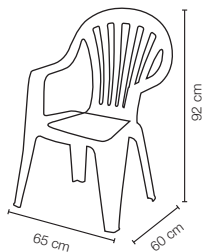

St. Moritz

Tavolo ovale 140x80
Oval table 140x80

Iseo

Poltrona
Armchair

ISEO POLTRONA MONOBLOCCO IN POLIPROPILENE
ISEO ARMCHAIR WITH LOW BACKSEAT IN POLYPROPYLENE

COLORI COLORS		CODICE ITEM CODE	COD. EAN EAN CODE
	BIANCO WHITE	021	8.003.572.000.111
	VERDE GREEN	022	8.003.572.000.029
	ANTRACITE ANTHRACITE	020Y	8.005.465.964.364

DIMENSIONI | DIMENSIONS (cm)

LOGISTICA | LOGISTIC

		PESO WEIGHT (kg)
PZ. PALLET PCS. PALLET	140 (4x35)	2,90
MISURE PALLET PALLET DIM. (cm)	116 x 110 x 230 h	
PZ. BILICO PCS. TRUCK	3.360	
PZ. 40' CTR PCS. 40' CTN	2.800	

DIMENSIONI | DIMENSIONS (cm)

LOGISTICA | LOGISTIC

		PESO WEIGHT (kg)
PZ. PALLET PCS. PALLET	30	7,30
MISURE PALLET PALLET DIM. (cm)	145 x 85 x 230 h	
PZ. BILICO PCS. TRUCK	750	
PZ. 40' CTR PCS. 40' CTN	660	