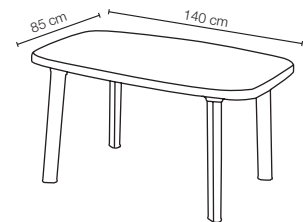

DIMENSIONI | DIMENSIONS (cm)

LOGISTICA | LOGISTIC

		PESO WEIGHT (kg)
PZ. PALLET PCS. PALLET	140 (4x35)	2,90
MISURE PALLET PALLET DIM. (cm)	116 x 110 x 230 h	
PZ. BILICO PCS. TRUCK	3.360	
PZ. 40' CTR PCS. 40' CTN	2.800	

DIMENSIONI | DIMENSIONS (cm)

LOGISTICA | LOGISTIC

		PESO WEIGHT (kg)
PZ. PALLET PCS. PALLET	30	7,30
MISURE PALLET PALLET DIM. (cm)	145 x 85 x 230 h	
PZ. BILICO PCS. TRUCK	750	
PZ. 40' CTR PCS. 40' CTN	660	