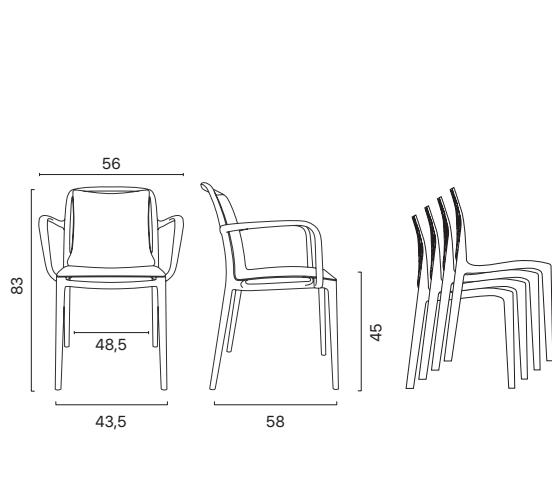

SCHEDA PRODOTTO | PRODUCT DATA SHEET

POLTRONA | ARMCHAIR

COLORI COLORS	CODICE ITEM CODE	COD.EAN EAN CODE
BIANCA WHITE	S6621B	8.005.465.974.974
GIALLO OCRA YELLOW OCHRE	S6621GO	8.005.465.974.981
MARSALA MARSALA	S6621MR	8.005.465.975.001
ANTRACITE ANTHRACITE	S6621Y	8.005.465.974.721
PETRA PETRA	S6621PT	8.005.465.975.308
VERDE OLIVA GREEN OLIVE	S6621VO	8.005.465.975.315

LOGISTICA 1 | LOGISTIC 1

		PESO WEIGHT (KG)
PZ. PALLET PCS. PALLET	20	4,40
MISURE PALLET PALLET DIM. (cm)	105 x 56 x 208 h	
PZ. BILICO PCS. TRUCK	1.200	
PZ. 40' CTR PCS. 40' CTN	1.080	

SET 6 POLTRONE | SET OF 6 ARMCHAIR

LOGISTICA 2 | LOGISTIC 2

		PESO WEIGHT (KG)
PZ. CARTONE PCS. BOX	6	29,80
N. CARTONI PALLET N. BOXES PALLET	4	
PZ. PALLET PCS. PALLET	24	
DIM. CARTONE BOX SIZE (cm)	79,5 x 57 x 110 h	
DIM. PALLET PALLET SIZE (cm)	120 x 80 x 240 h	
PZ. BILICO PCS. TRUCK	792	
PZ. 40' CTR PCS. 40' CTN	576	