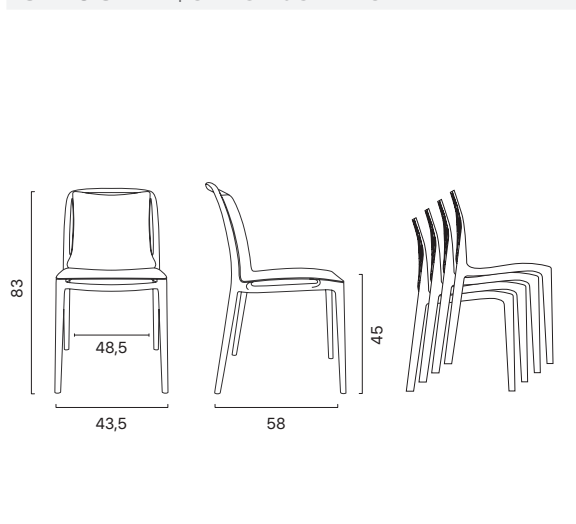

SCHEDA PRODOTTO | PRODUCT DATA SHEET

SEDIA VELAIR | CHAIR VELAIR

COLORI COLORS	CODICE ITEM CODE	COD.EAN EAN CODE
BIANCA WHITE	S6321B	8.005.465.974.936
GIALLO OCRA YELLOW OCHRE	S6321GO	8.005.465.974.943
MARSALA MARSALA	S6321MR	8.005.465.974.967
ANTRACITE ANTHRACITE	S6321Y	8.005.465.974.714
PETRA PETRA	S6321PT	8.005.465.975.285
VERDE OLIVA GREEN OLIVE	S6321VO	8.005.465.975.292

LOGISTICA 1 | LOGISTIC 1

		PESO WEIGHT (KG)
PZ. PALLET PCS. PALLET	22	3,90
MISURE PALLET PALLET DIM. (cm)	105 x 49 x 209 h	
PZ. BILICO PCS. TRUCK	1.496	
PZ. 40' CTR PCS. 40' CTN	1.320	

SET 6 SEDIE | SET OF 6CHAIRS

LOGISTICA 2 | LOGISTIC 2

		PESO WEIGHT (KG)
PZ. CARTONE PCS. BOX	6	26,80
N. CARTONI PALLET N. BOXES PALLET	4	
PZ. PALLET PCS. PALLET	24	
DIM. CARTONE BOX SIZE (cm)	79,5 x 49,5 x 112,5 h	
DIM. PALLET PALLET SIZE (cm)	120 x 80 x 210 h	
PZ. BILICO PCS. TRUCK	792	
PZ. 40' CTR PCS. 40' CTN	576	